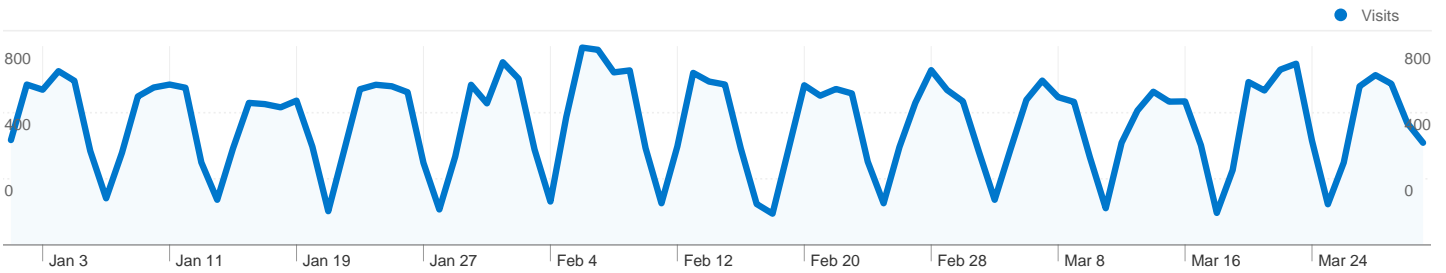

**Site Usage**

**44,481** Visits

**48.90%** Bounce Rate

**138,228** Pageviews

**00:02:56** Avg. Time on Site

**3.11** Pages/Visit

**38.49%** % New Visits

**Visitors Overview**

## 19,642 people visited this site

**44,481** Visits

**19,642** Absolute Unique Visitors

**138,228** Pageviews

**3.11** Average Pageviews

**00:02:56** Time on Site

**48.90%** Bounce Rate

**38.49%** New Visits

All traffic sources sent a total of 44,481 visits

 46.40% Direct Traffic

 11.48% Referring Sites

 42.12% Search Engines

- Direct Traffic  
20,640.00 (46.40%)
- Search Engines  
18,735.00 (42.12%)
- Referring Sites  
5,106.00 (11.48%)

Pages on this site were viewed a total of 138,228 times

 **138,228** Pageviews

 **95,986** Unique Views

 **48.90%** Bounce Rate