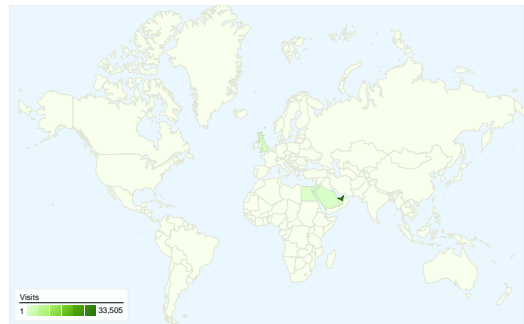

**Visitors**  
**19,642**

**Map Overlay**

**Traffic Sources Overview**

- **Direct Traffic**  
20,640.00 (46.40%)
- **Search Engines**  
18,735.00 (42.12%)
- **Referring Sites**  
5,106.00 (11.48%)

**Content Overview**

All traffic sources sent a total of 44,481 visits

 46.40% Direct Traffic

 11.48% Referring Sites

 42.12% Search Engines

- Direct Traffic  
20,640.00 (46.40%)
- Search Engines  
18,735.00 (42.12%)
- Referring Sites  
5,106.00 (11.48%)

## 44,481 visits came from 113 countries/territories

### Site Usage

Country/Territory	Visits	Pages/Visit	Avg. Time on Site	% New Visits	Bounce Rate
United Arab Emirates	33,505	3.21	00:02:58	30.58%	46.66%
United Kingdom	1,373	3.71	00:03:09	54.92%	36.78%
Saudi Arabia	1,356	2.02	00:01:46	64.82%	67.33%
Egypt	1,070	2.29	00:02:22	65.51%	62.43%
Jordan	951	2.94	00:02:56	42.38%	58.04%
United States	698	3.03	00:02:51	63.04%	49.57%
India	475	2.92	00:03:18	69.89%	43.79%
Algeria	472	1.60	00:02:16	84.11%	76.27%
Kuwait	346	2.67	00:02:48	67.34%	62.43%