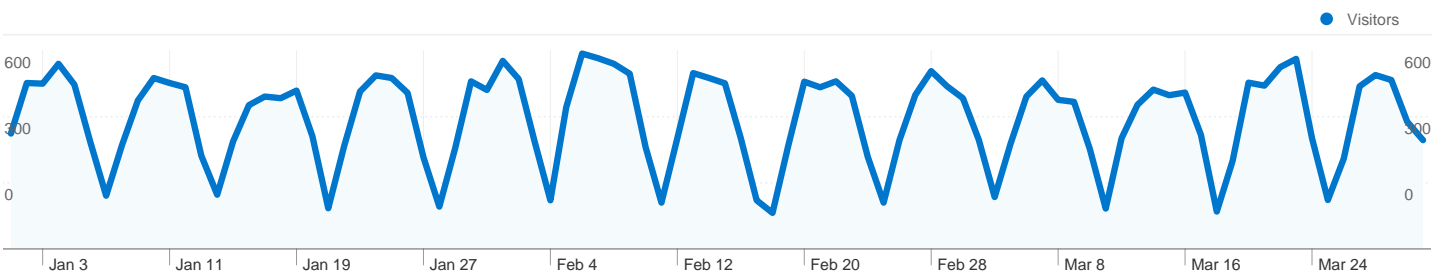

19,642 people visited this site

44,481 Visits

19,642 Absolute Unique Visitors

138,228 Pageviews

3.11 Average Pageviews

00:02:56 Time on Site

48.90% Bounce Rate

38.49% New Visits

Technical Profile

Browser	Visits	% visits	Connection Speed	Visits	% visits
Internet Explorer	36,701	82.51%	Unknown	35,247	79.24%
Firefox	3,559	8.00%	T1	6,900	15.51%
Chrome	2,498	5.62%	DSL	1,842	4.14%
Safari	1,371	3.08%	Cable	294	0.66%
Opera	153	0.34%	Dialup	172	0.39%