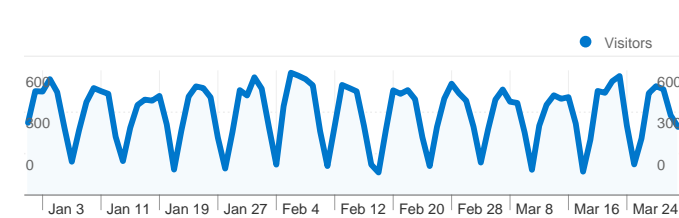

**Site Usage**

**44,481** Visits

**48.90%** Bounce Rate

**138,228** Pageviews

**00:02:56** Avg. Time on Site

**3.11** Pages/Visit

**38.49%** % New Visits

**Visitors Overview**

Pages on this site were viewed a total of 138,228 times

 **138,228** Pageviews

 **95,986** Unique Views

 **48.90%** Bounce Rate

## 44,481 visits came from 113 countries/territories

### Site Usage

Country/Territory	Visits	Pages/Visit	Avg. Time on Site	% New Visits	Bounce Rate
United Arab Emirates	33,505	3.21	00:02:58	30.58%	46.66%
United Kingdom	1,373	3.71	00:03:09	54.92%	36.78%
Saudi Arabia	1,356	2.02	00:01:46	64.82%	67.33%
Egypt	1,070	2.29	00:02:22	65.51%	62.43%
Jordan	951	2.94	00:02:56	42.38%	58.04%
United States	698	3.03	00:02:51	63.04%	49.57%
India	475	2.92	00:03:18	69.89%	43.79%
Algeria	472	1.60	00:02:16	84.11%	76.27%
Kuwait	346	2.67	00:02:48	67.34%	62.43%