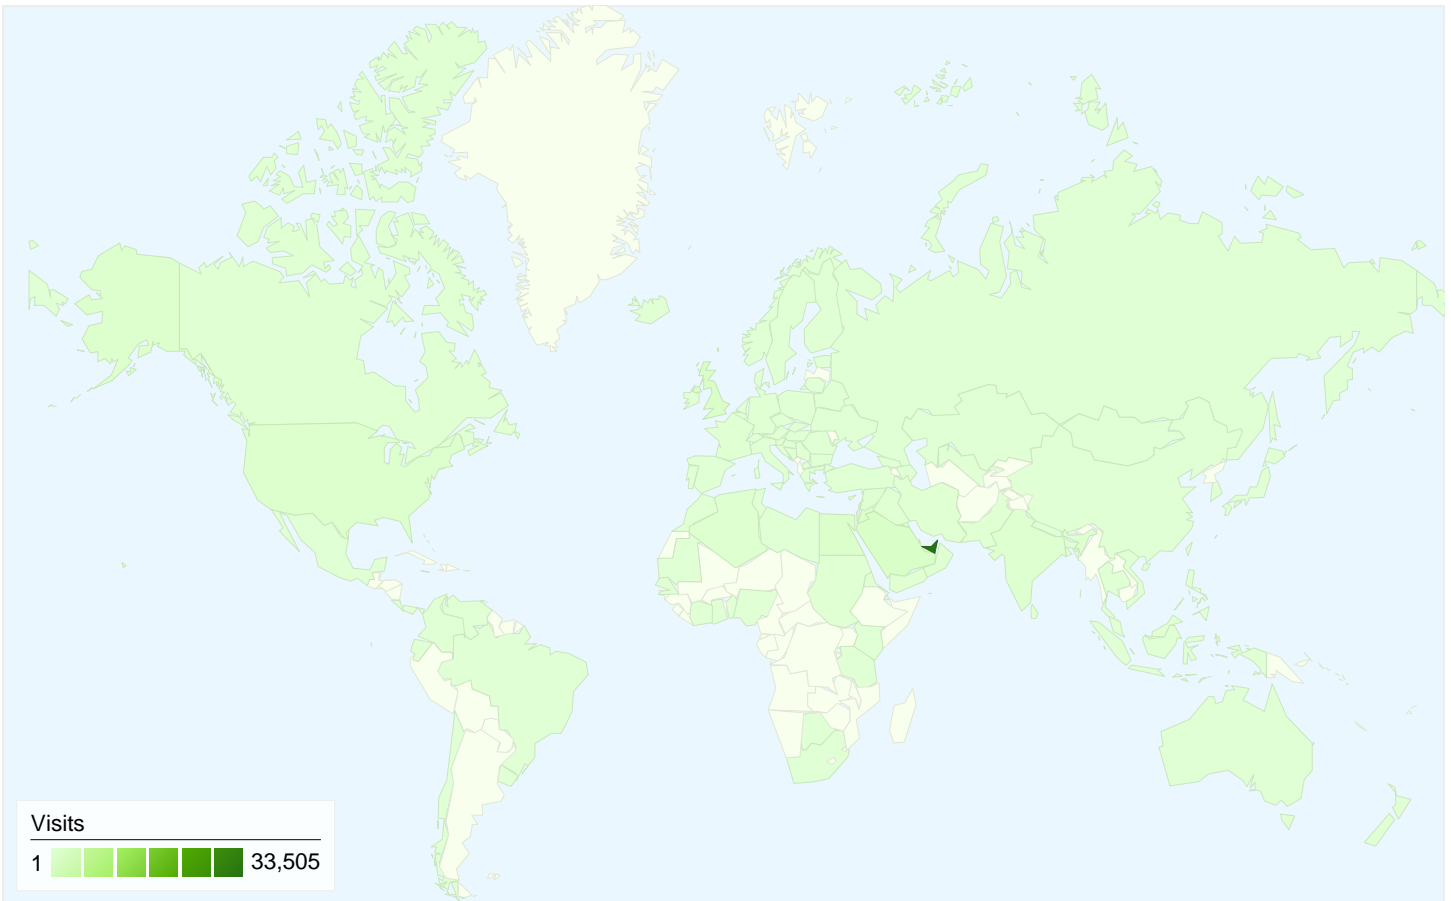

**Visitors**  
**19,642**

**Map Overlay**

**Traffic Sources Overview**

- **Direct Traffic**  
20,640.00 (46.40%)
- **Search Engines**  
18,735.00 (42.12%)
- **Referring Sites**  
5,106.00 (11.48%)

**Content Overview**

All traffic sources sent a total of 44,481 visits

 46.40% Direct Traffic

 11.48% Referring Sites

 42.12% Search Engines

- Direct Traffic  
20,640.00 (46.40%)
- Search Engines  
18,735.00 (42.12%)
- Referring Sites  
5,106.00 (11.48%)

Pages on this site were viewed a total of 138,228 times

 **138,228** Pageviews

 **95,986** Unique Views

 **48.90%** Bounce Rate

## 44,481 visits came from 113 countries/territories