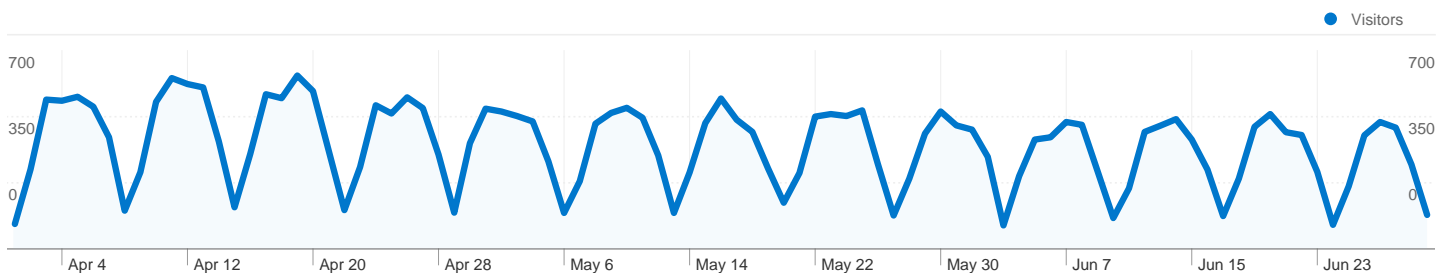

19,885 people visited this site

42,433 Visits

19,885 Absolute Unique Visitors

126,469 Pageviews

2.98 Average Pageviews

00:03:00 Time on Site

49.80% Bounce Rate

41.41% New Visits

Technical Profile

Browser	Visits	% visits	Connection Speed	Visits	% visits
Internet Explorer	33,960	80.03%	Unknown	42,433	100.00%
Firefox	3,272	7.71%			
Chrome	2,951	6.95%			
Safari	1,664	3.92%			
Opera	234	0.55%