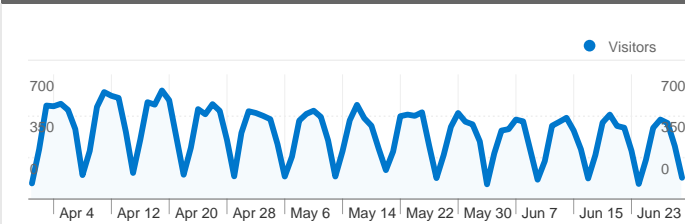

### Site Usage

**42,433** Visits

**49.80%** Bounce Rate

**126,469** Pageviews

**00:03:00** Avg. Time on Site

**2.98** Pages/Visit

**41.41%** % New Visits

### Visitors Overview

**Visitors**  
**19,885**

## 42,433 visits came from 114 countries/territories

### Site Usage

Country/Territory	Visits	Pages/Visit	Avg. Time on Site	% New Visits	Bounce Rate
United Arab Emirates	32,121	3.06	00:02:56	34.27%	47.96%
United Kingdom	1,240	3.90	00:03:39	55.48%	36.45%
Egypt	1,228	2.54	00:06:20	67.51%	63.03%
Saudi Arabia	1,112	2.09	00:01:55	69.78%	64.03%
Jordan	966	2.58	00:02:32	46.89%	55.90%
United States	641	3.37	00:03:05	68.64%	46.33%
India	526	3.35	00:03:45	72.81%	40.68%
Kuwait	473	2.79	00:03:09	59.20%	58.14%
Algeria	461	1.43	00:01:25	89.80%	80.04%