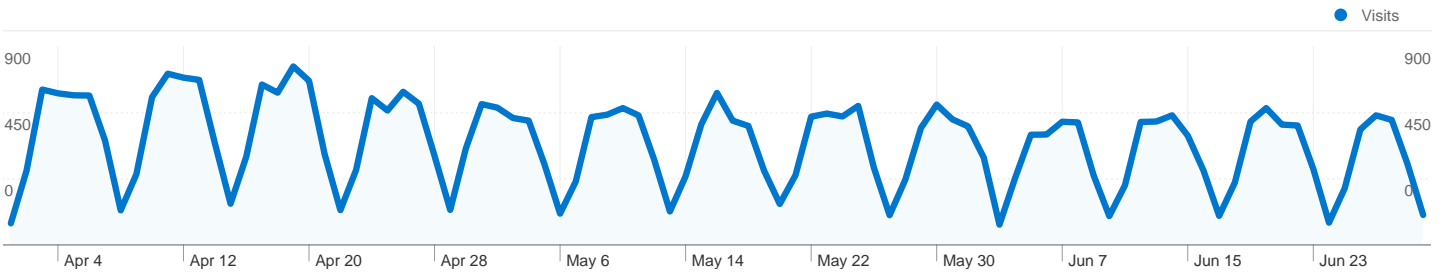

All traffic sources sent a total of 42,433 visits

44.58% Direct Traffic

11.37% Referring Sites

44.05% Search Engines

- Direct Traffic
  18,918.00 (44.58%)
- Search Engines
  18,692.00 (44.05%)
- Referring Sites
  4,823.00 (11.37%)

Top Traffic Sources

Sources	Visits	% visits	Keywords	Visits	% visits
(direct) ((none))	18,918	44.58%	ةيلا م ل ا ق ا ر و ا ل ا ة ئ ي ه	1,352	7.23%
google (organic)	17,397	41.00%	sca.ae	1,044	5.59%
bing (organic)	589	1.39%	sca	775	4.15%
yahoo (organic)	552	1.30%	esca	765	4.09%
adx.ae (referral)	520	1.23%	www.sca.ae	664	3.55%