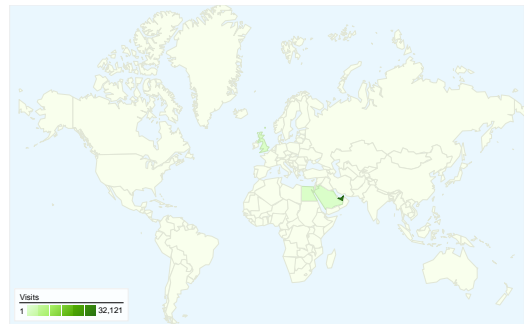

Map Overlay

Traffic Sources Overview

- **Direct Traffic**
  18,918.00 (44.58%)
- **Search Engines**
  18,692.00 (44.05%)
- **Referring Sites**
  4,823.00 (11.37%)

Content Overview

Pages	Pageviews	% Pageviews
/Arabic/Pages/default.aspx	30,467	24.09%
/english/Pages/default.aspx	6,338	5.01%
/Arabic/brokers/sharebrokers/P	5,351	4.23%
/english/pages/default.aspx	4,217	3.33%
/Arabic/Vacancies/Pages/default	3,909	3.09%