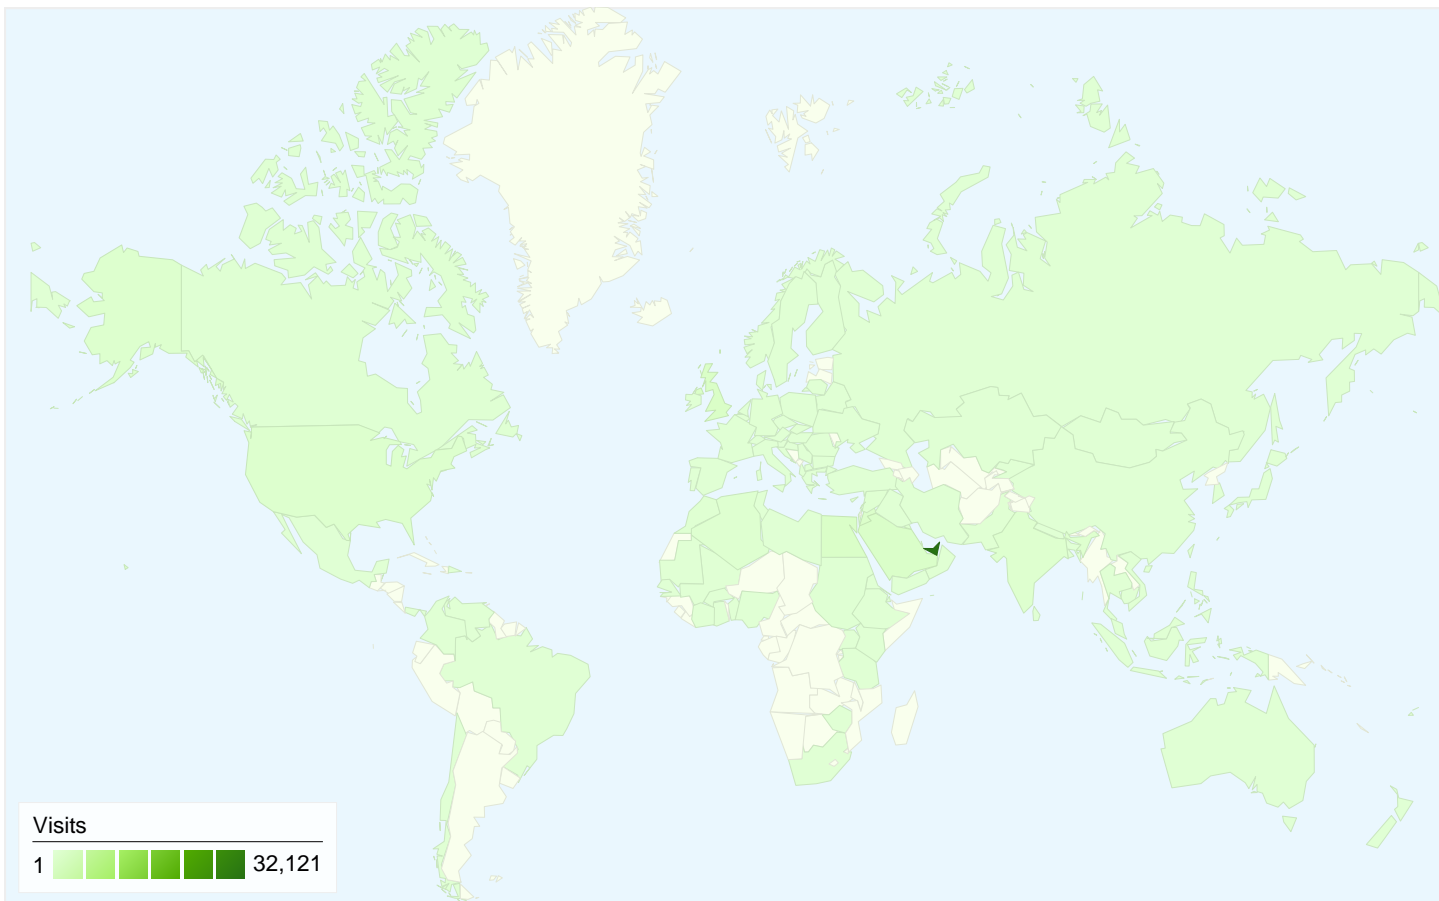

### Visitors Overview

**Visitors**  
**19,885**

All traffic sources sent a total of 42,433 visits

44.58% Direct Traffic

11.37% Referring Sites

44.05% Search Engines

- Direct Traffic  
18,918.00 (44.58%)
- Search Engines  
18,692.00 (44.05%)
- Referring Sites  
4,823.00 (11.37%)

**Pages on this site were viewed a total of 126,469 times**

 **126,469** Pageviews

 **89,419** Unique Views

 **49.80%** Bounce Rate

## 42,433 visits came from 114 countries/territories