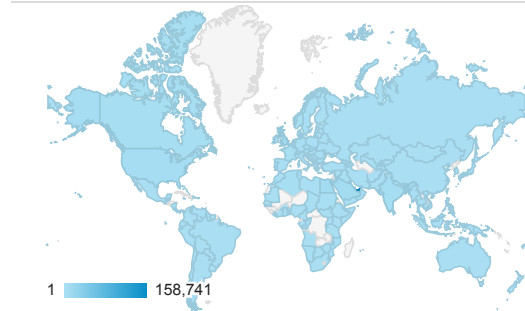

Yearly Report

Jan 1, 2014 - Dec 31, 2014

Pageviews

Visits by Visitor Type

Returning Visitor New Visitor

Visits by Country / Territory

Country	Sessions
United Arab Emirates	158,741
Egypt	7,034
Saudi Arabia	6,659
United Kingdom	6,555
India	4,340
United States	3,662
Jordan	3,210
Algeria	2,053
Qatar	1,952
Canada	1,820

Visits

Visits

Visits Per Month

Month of Year	Sessions
201404	21,459
201403	20,814
201401	19,815
201402	19,532
201405	19,173
201406	18,350
201412	18,043
201409	17,910
201407	17,316
201411	16,163

Visits by Operating System