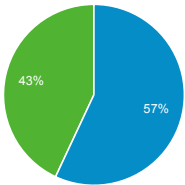

Yearly Report

Jan 1, 2014 - Dec 31, 2014

Pageviews

Visits by Visitor Type

Returning Visitor New Visitor

Visits by Country / Territory

Country	Sessions
United Arab Emirates	158,741
Egypt	7,034
Saudi Arabia	6,659
United Kingdom	6,555
India	4,340
United States	3,662
Jordan	3,210
Algeria	2,053
Qatar	1,952
Canada	1,820

Visits

Visits

Visits Per Month

Month of Year	Sessions
201404	21,459
201403	20,814
201401	19,815
201402	19,532
201405	19,173
201406	18,350
201412	18,043
201409	17,910
201407	17,316
201411	16,163

Visits by Operating System