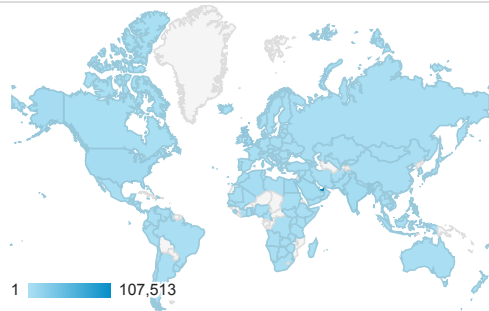

## Visits by Visitor Type

Returning Visitor    New Visitor

## Visits by Country / Territory

Country	Sessions
United Arab Emirates	107,513
United Kingdom	5,916
Egypt	5,034
Saudi Arabia	3,976
India	3,864
United States	3,452
Algeria	2,248
Jordan	1,621
Qatar	1,542
Palestine	1,321

## Visits

Sessions

2,000

1,000

## Visits