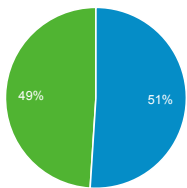

## Pageviews

**378,668**

% of Total: 100.00% (378,668)

## Visits by Visitor Type

Returning Visitor    New Visitor

## Visits by Country / Territory

Country	Sessions
United Arab Emirates	107,513
United Kingdom	5,916
Egypt	5,034
Saudi Arabia	3,976
India	3,864
United States	3,452
Algeria	2,248
Jordan	1,621
Qatar	1,542
Palestine	1,321