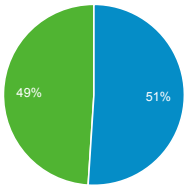

Yearly Report

Jan 1, 2016 - Dec 31, 2016

All Users
100.00% Sessions

Pageviews

429,418

% of Total: 100.00% (429,418)

Visits by Visitor Type

New Visitor Returning Visitor

Visits by Country / Territory

Country	Sessions
United Arab Emirates	103,935
United Kingdom	7,685
Saudi Arabia	5,451
Egypt	4,969
India	4,493
United States	3,662
Algeria	2,312
Jordan	1,755
Qatar	1,438
Kuwait	1,278

Visits

Sessions

Visits

Visits Per Month

Month of Year	Sessions
201603	15,687
201610	14,535
201602	14,380
201605	14,356
201611	13,799
201601	12,986
201606	12,523
201608	12,015
201604	11,756
201612	11,519

Visits by Operating System