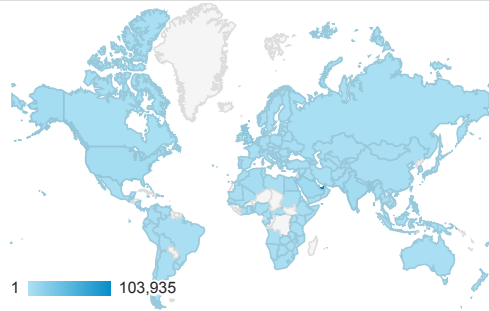

Visits by Country / Territory

Country	Sessions
United Arab Emirates	103,935
United Kingdom	7,685
Saudi Arabia	5,451
Egypt	4,969
India	4,493
United States	3,662
Algeria	2,312
Jordan	1,755
Qatar	1,438
Kuwait	1,278

Visits

Sessions

Visits

Visits Per Month

Month of Year	Sessions
201603	15,687
201610	14,535
201602	14,380
201605	14,356
201611	13,799
201601	12,986
201606	12,523
201608	12,015
201604	11,756
201612	11,519

Visits by Operating System