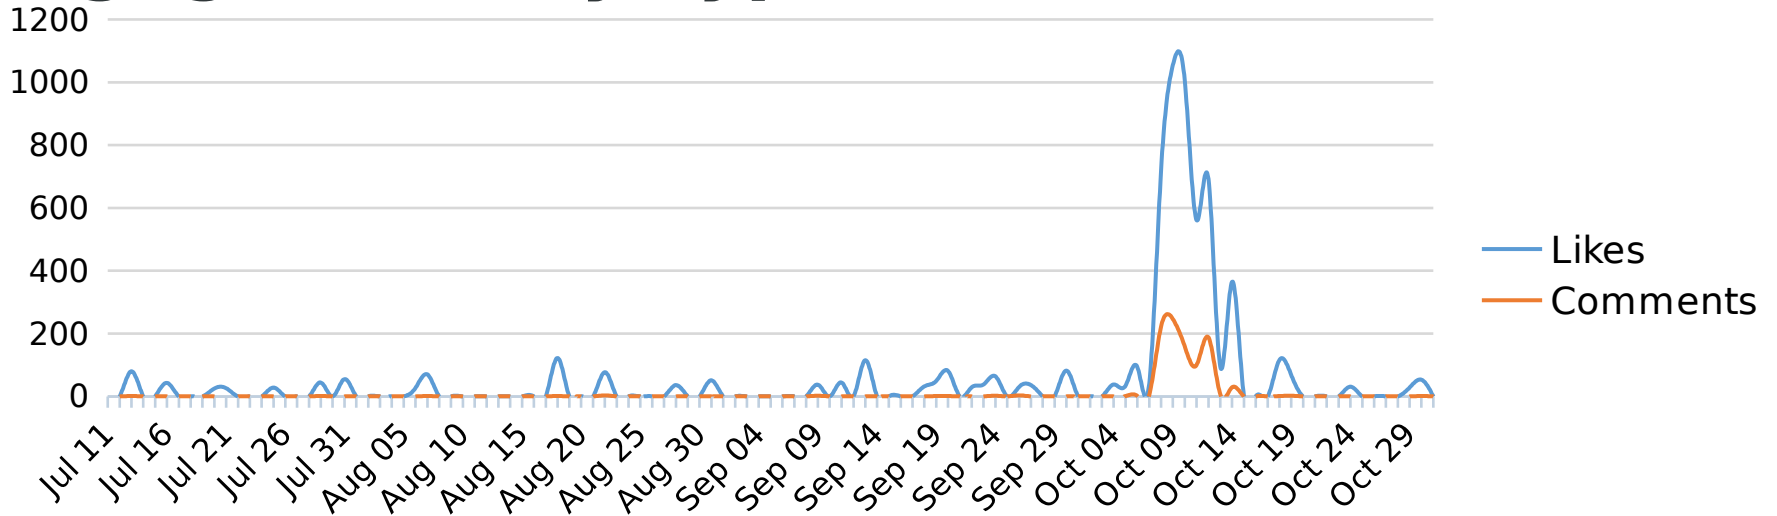

Instagram Analytics Overview

Jul 11 - Oct 31, 17

Social Networks

Posts

The total number of posts that have been published on your Instagram accounts

Followers

The number of people who are following your Instagram accounts

Engagement by Type

The number of interactions received by all your Instagram posts, broken down by likes and comments

Inbound Messages by Sentiment

The breakdown by sentiment of the inbound messages (comments posted by others) received for your Instagram accounts