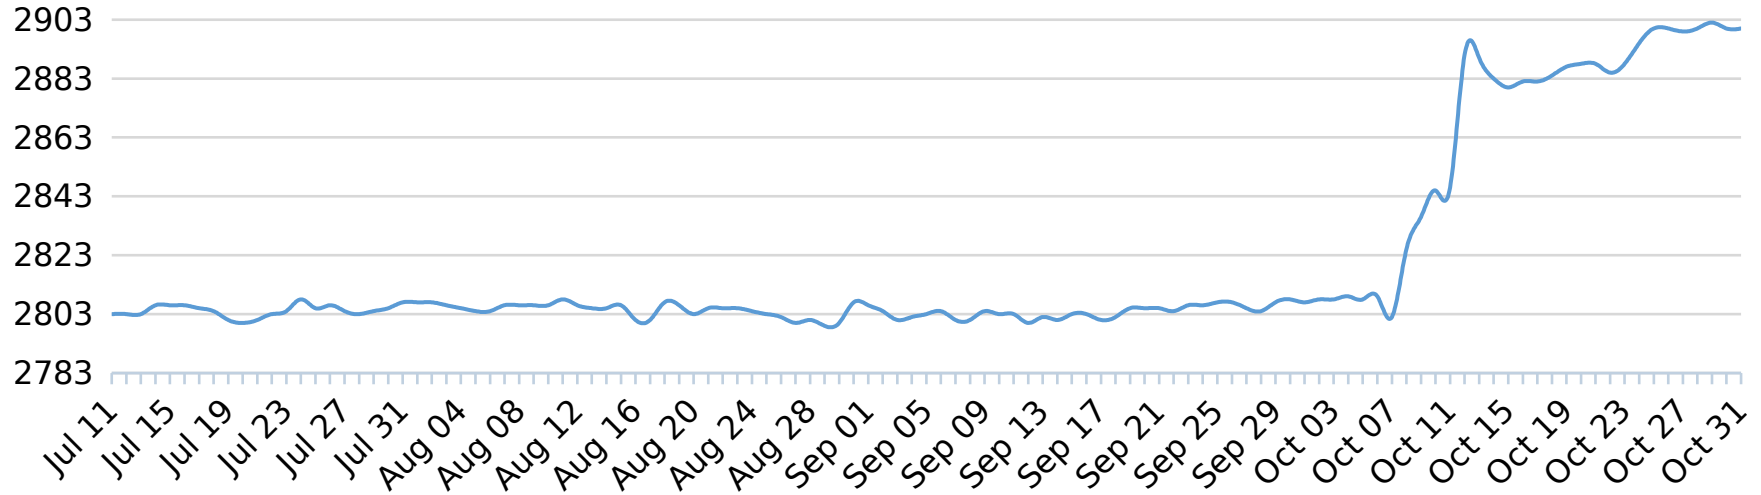

Instagram Analytics Overview

Jul 11 - Oct 31, 17

Social Networks

Posts

The total number of posts that have been published on your Instagram accounts

Followers

The number of people who are following your Instagram accounts

Engagement by Type

The number of interactions received by all your Instagram posts, broken down by likes and comments

Inbound Messages by Sentiment

The breakdown by sentiment of the inbound messages (comments posted by others) received for your Instagram accounts