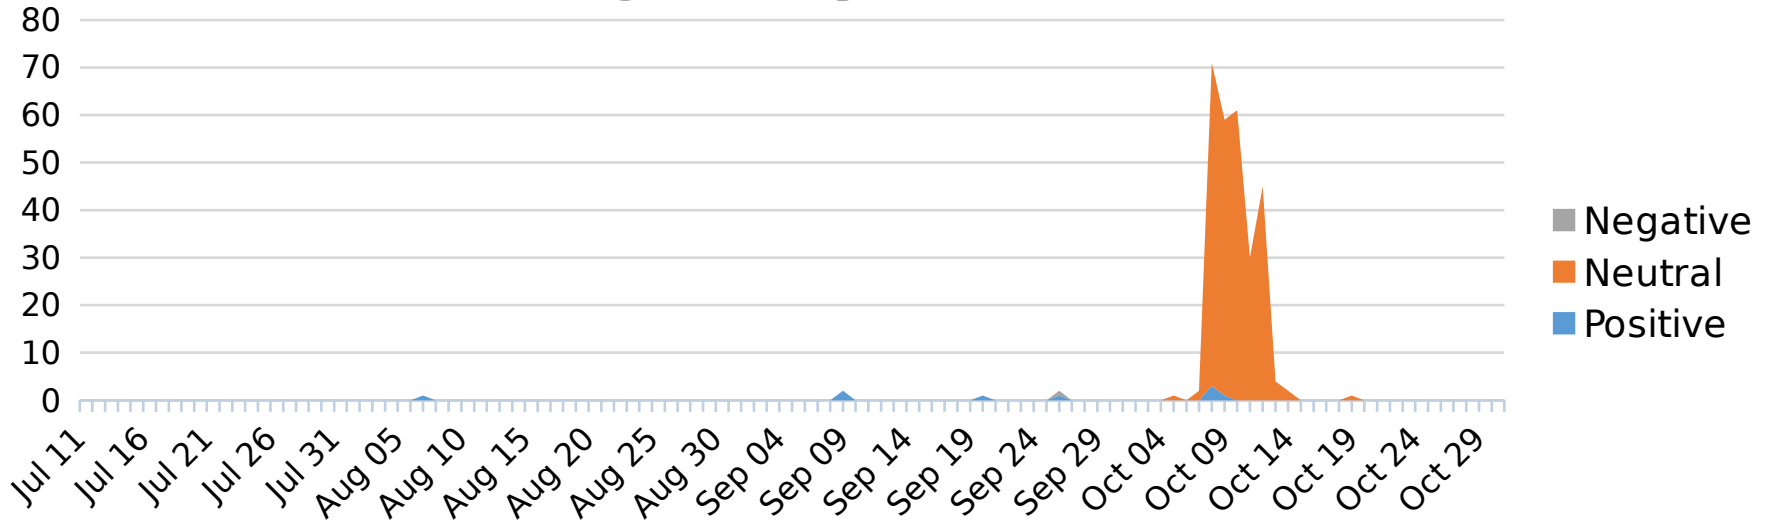

Instagram Analytics Overview

Jul 11 - Oct 31, 17

Social Networks

Posts

The total number of posts that have been published on your Instagram accounts

Followers

The number of people who are following your Instagram accounts

Engagement by Type

The number of interactions received by all your Instagram posts, broken down by likes and comments

Inbound Messages by Sentiment

The breakdown by sentiment of the inbound messages (comments posted by others) received for your Instagram accounts