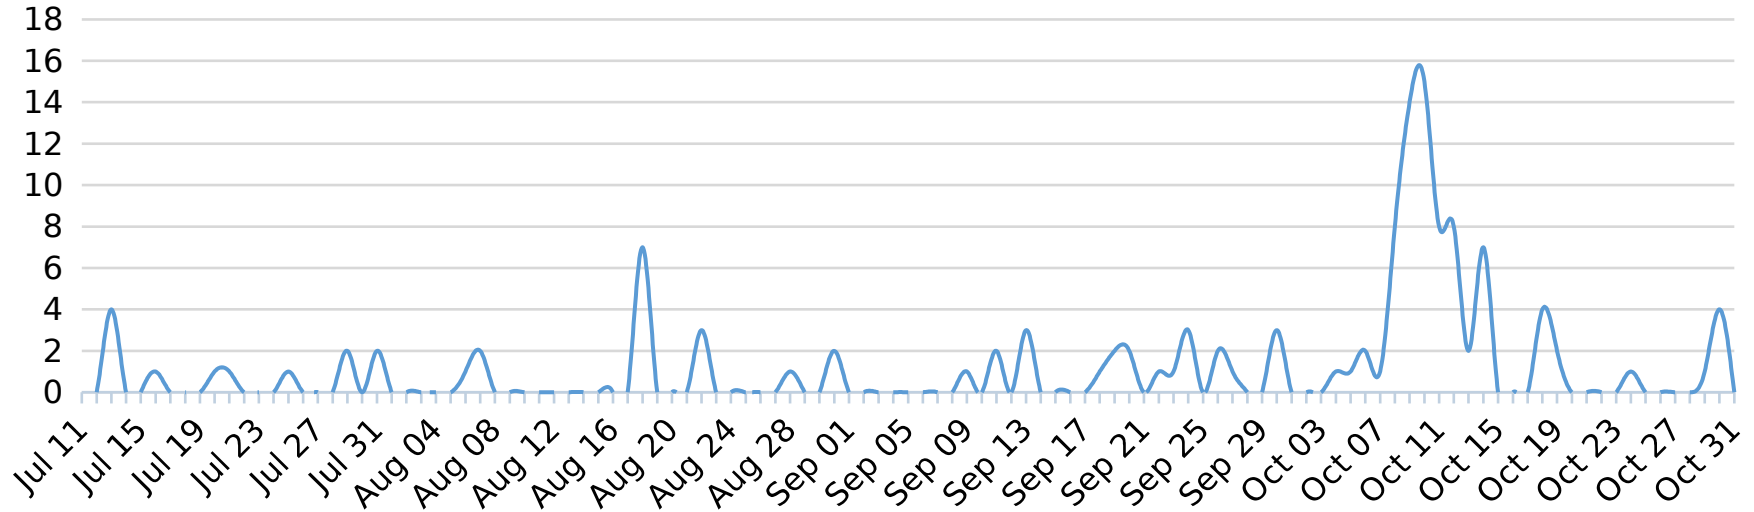

Instagram Analytics Overview

Jul 11 - Oct 31, 17

Social Networks

Posts

The total number of posts that have been published on your Instagram accounts

Followers

The number of people who are following your Instagram accounts

Engagement by Type

The number of interactions received by all your Instagram posts, broken down by likes and comments

Inbound Messages by Sentiment

The breakdown by sentiment of the inbound messages (comments posted by others) received for your Instagram accounts