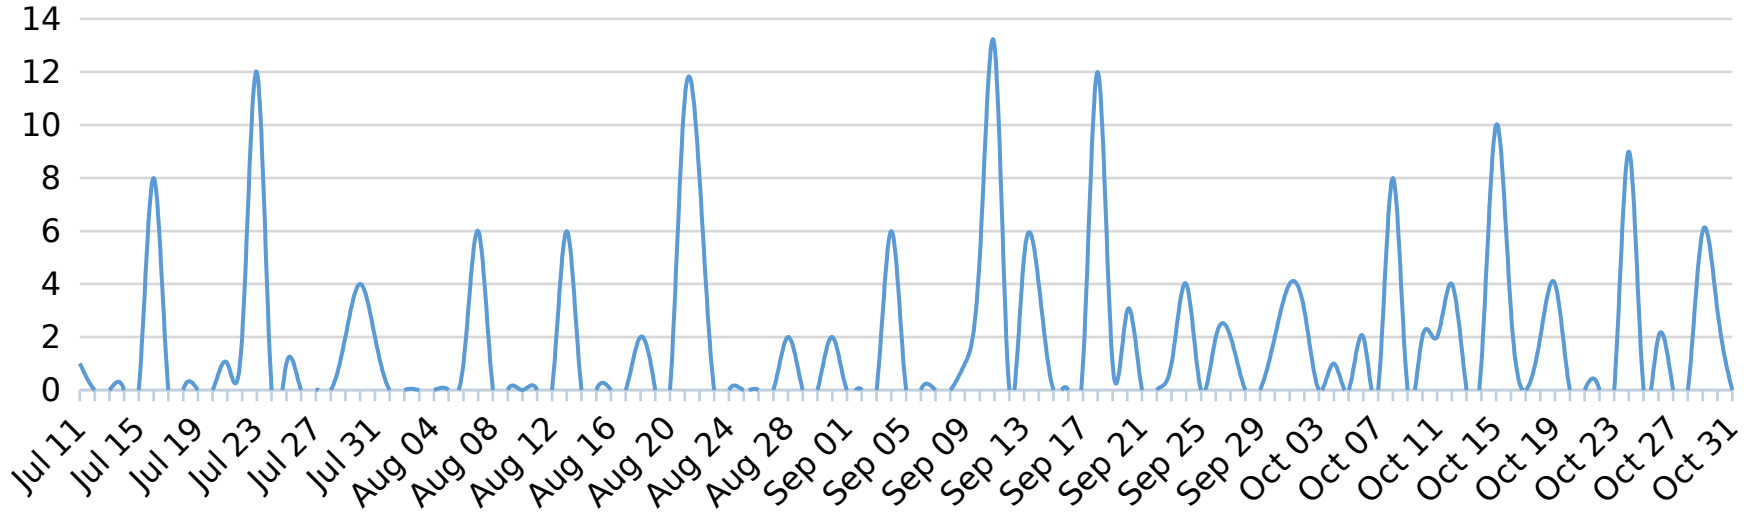

Twitter Analytics Overview

Jul 11 - Oct 31, 17

Social Networks

sca_uae

Tweets

The total number of tweets published from your Twitter accounts (includes replies as well)

Followers

The number of people who are following your Twitter accounts

Engagement by Type

The number of interactions received for all your tweets, broken down by retweets, replies, quotes and likes

Traffic

Total clicks on all the Ow.ly links you've posted

Inbound Messages by Sentiment

The breakdown by sentiment of the inbound messages (mentions, DMs and quotes) received by your Twitter accounts

New Followers

The number of people who started following your Twitter accounts