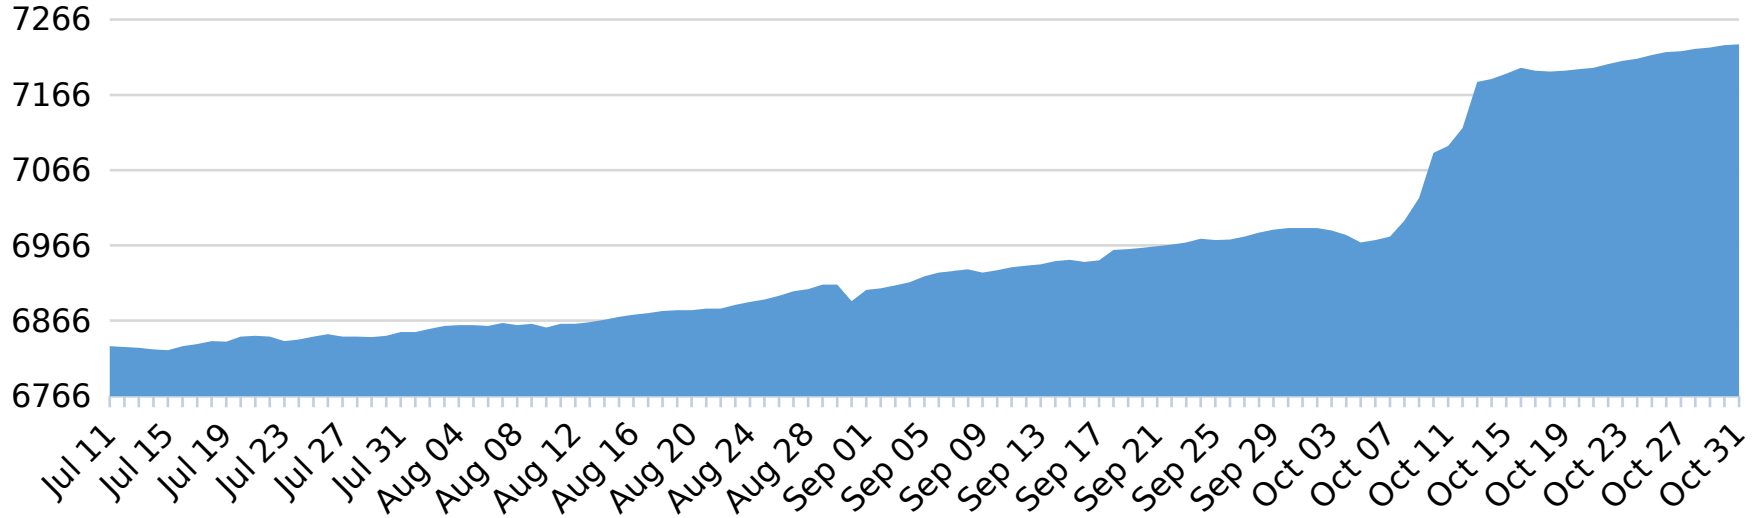

Twitter Analytics Overview

Jul 11 - Oct 31, 17

Social Networks

sca_uae

Tweets

The total number of tweets published from your Twitter accounts (includes replies as well)

Followers

The number of people who are following your Twitter accounts

Engagement by Type

The number of interactions received for all your tweets, broken down by retweets, replies, quotes and likes

Traffic

Total clicks on all the Ow.ly links you've posted

Inbound Messages by Sentiment

The breakdown by sentiment of the inbound messages (mentions, DMs and quotes) received by your Twitter accounts

New Followers

The number of people who started following your Twitter accounts