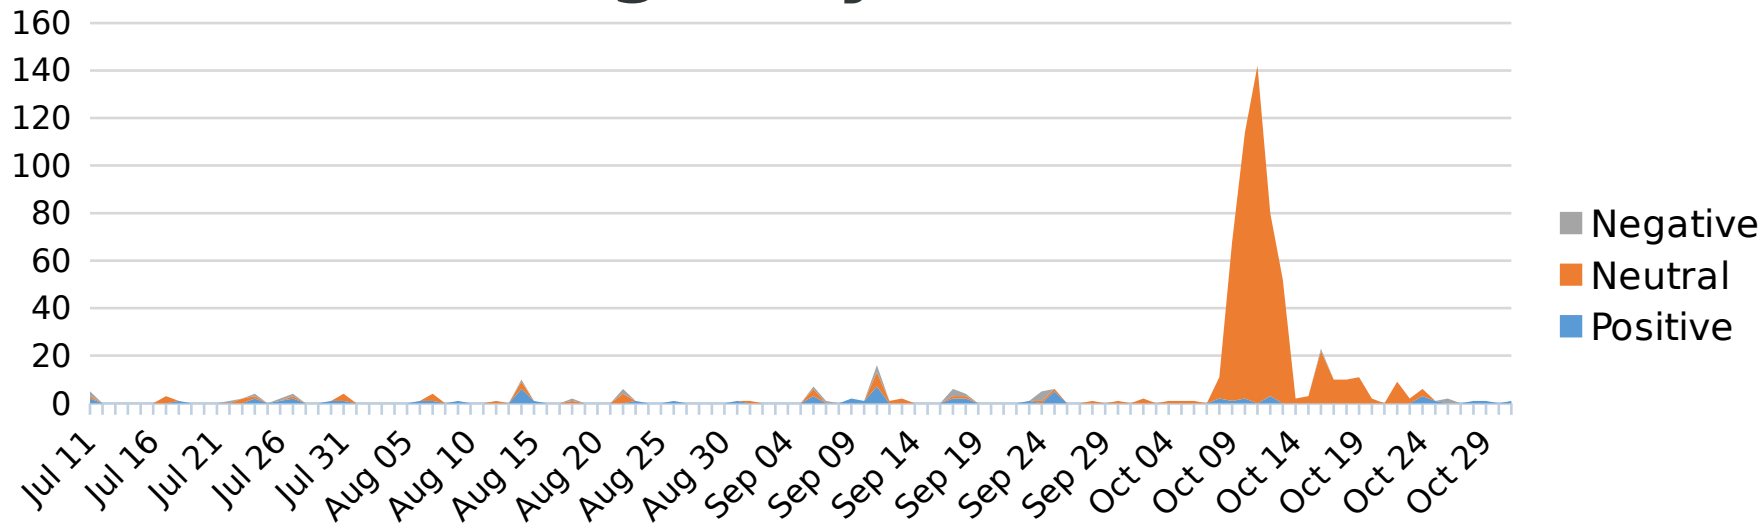

Engagement by Type

The number of interactions received for all your tweets, broken down by retweets, replies, quotes and likes

Traffic

Total clicks on all the Ow.ly links you've posted

Inbound Messages by Sentiment

The breakdown by sentiment of the inbound messages (mentions, DMs and quotes) received by your Twitter accounts

New Followers

The number of people who started following your Twitter accounts