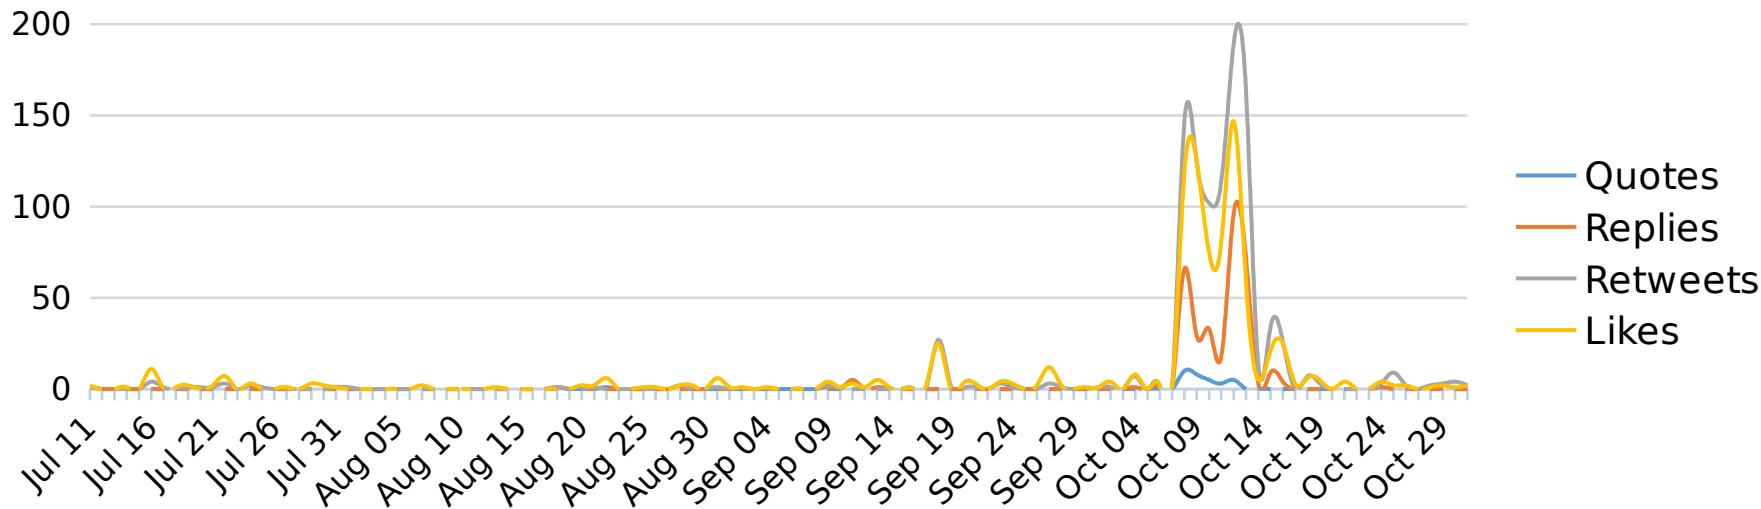

Twitter Analytics Overview

Jul 11 - Oct 31, 17

Social Networks

sca_uae

Tweets

The total number of tweets published from your Twitter accounts (includes replies as well)

Followers

The number of people who are following your Twitter accounts

Engagement by Type

The number of interactions received for all your tweets, broken down by retweets, replies, quotes and likes

Traffic

Total clicks on all the Ow.ly links you've posted

Inbound Messages by Sentiment

The breakdown by sentiment of the inbound messages (mentions, DMs and quotes) received by your Twitter accounts

New Followers

The number of people who started following your Twitter accounts