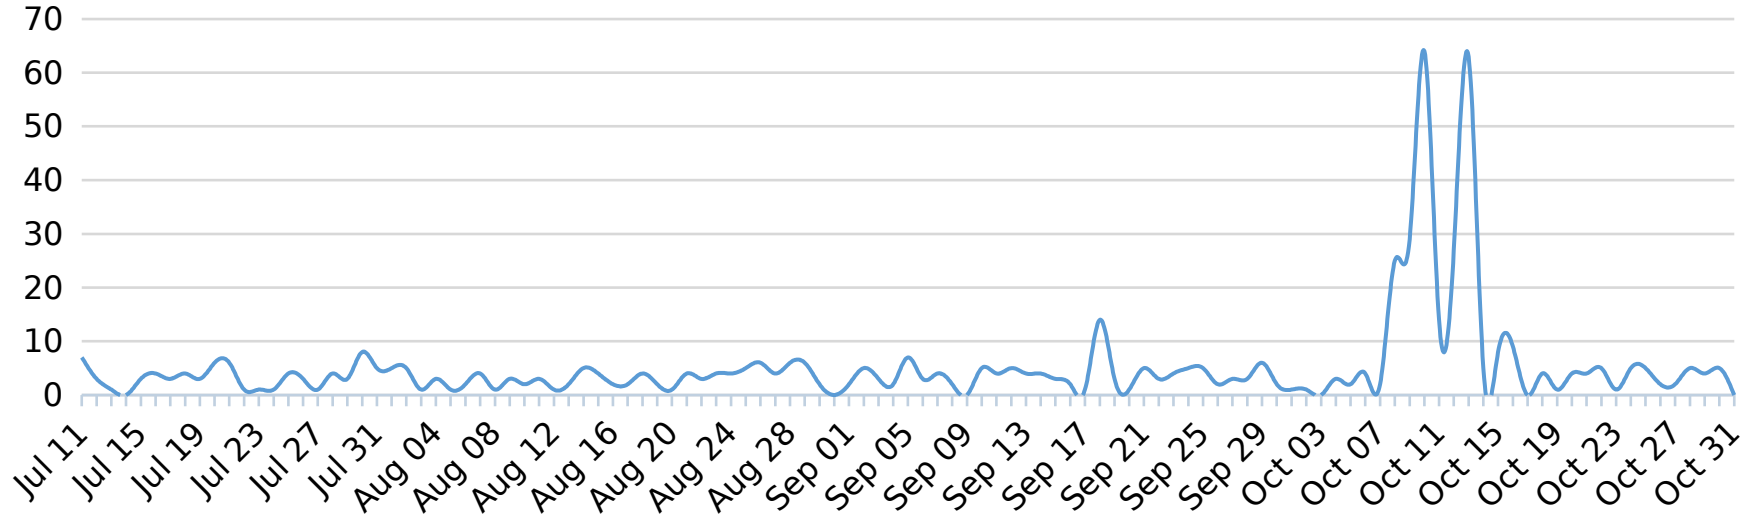

Engagement by Type

The number of interactions received for all your tweets, broken down by retweets, replies, quotes and likes

Traffic

Total clicks on all the Ow.ly links you've posted

Inbound Messages by Sentiment

The breakdown by sentiment of the inbound messages (mentions, DMs and quotes) received by your Twitter accounts

New Followers

The number of people who started following your Twitter accounts