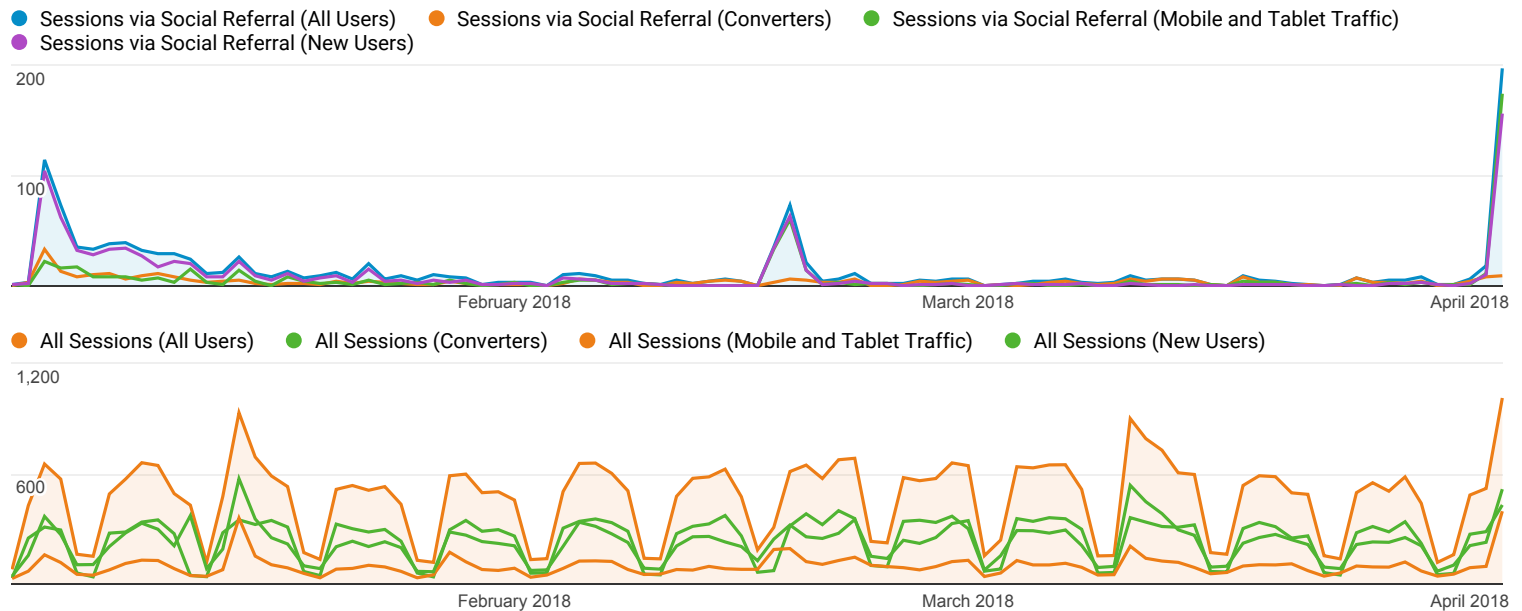

Jan 1, 2018 - Nov 3, 2018

Landing Pages

Discover where your social traffic originates

Identify the networks and communities where people engage with your content. Learn about each community, and identify your best performing content on each network.

Don't show education messages.

All Users
100.00% Sessions

Converters
51.67% Sessions

Mobile and Tablet Traffic
21.04% Sessions

New Users
48.13% Sessions

Social Referral

Shared URL	Sessions	Pageviews	Avg. Session Duration	Pages / Session
11. www.sca.gov.ae/Arabic/News/Pages/Articles/2018/2018-1-18.aspx				
All Users	5 (0.41%)	5 (0.26%)	00:00:00	1.00
Converters	0 (0.00%)	0 (0.00%)	00:00:00	0.00
Mobile and Tablet Traffic	4 (0.75%)	4 (0.58%)	00:00:00	1.00
New Users	5 (0.58%)	5 (0.40%)	00:00:00	1.00
12. www.sca.gov.ae/Arabic/News/Pages/MediaKit.aspx				
All Users	5 (0.41%)	8 (0.42%)	00:04:04	1.60
Converters	5 (1.46%)	8 (0.88%)	00:04:04	1.60
Mobile and Tablet Traffic	0 (0.00%)	0 (0.00%)	00:00:00	0.00
New Users	0 (0.00%)	0 (0.00%)	00:00:00	0.00
13. www.sca.gov.ae/Arabic/Regulations/Pages/Default.aspx				
All Users	4 (0.41%)	8 (0.42%)	00:04:04	1.60