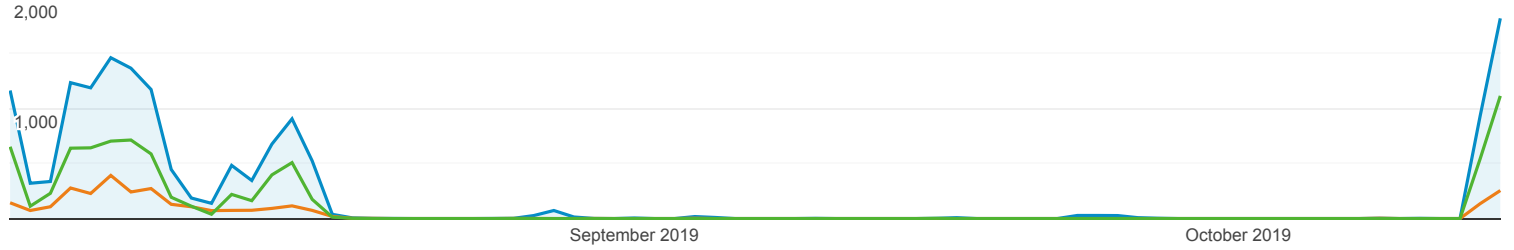

Aug 1, 2019 - Oct 14, 2019

Pages

All Users  
100.00% Pageviews

Mobile and Tablet Traffic  
19.29% Pageviews

Search Traffic  
51.71% Pageviews

Explorer

● Pageviews (All Users) ● Pageviews (Mobile and Tablet Traffic) ● Pageviews (Search Traffic)